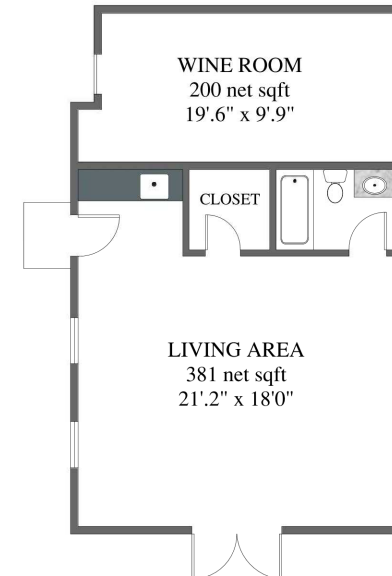

# 4178 CRESTA AVE SANTA BARBARA, CA 93110

DETACHED OFFICE / EXERCISE /  
GARAGE

UPPER LEVEL MAIN  
HOUSE

GUEST HOUSE

# 4178 CRESTA AVE SANTA BARBARA, CA 93110

Residence gross square footage.....5,407  
Guest House gross square footage.....553  
Detached Exercise and Office gross square footage.....884

## SITE PLAN

NOTE: Not to scale

ARMCS  
mark@armcs.biz  
805-448-1032  
Drawings are represented as accurate however no guarantee is made as to accuracy of any information. All measurements and square footages are approximate.