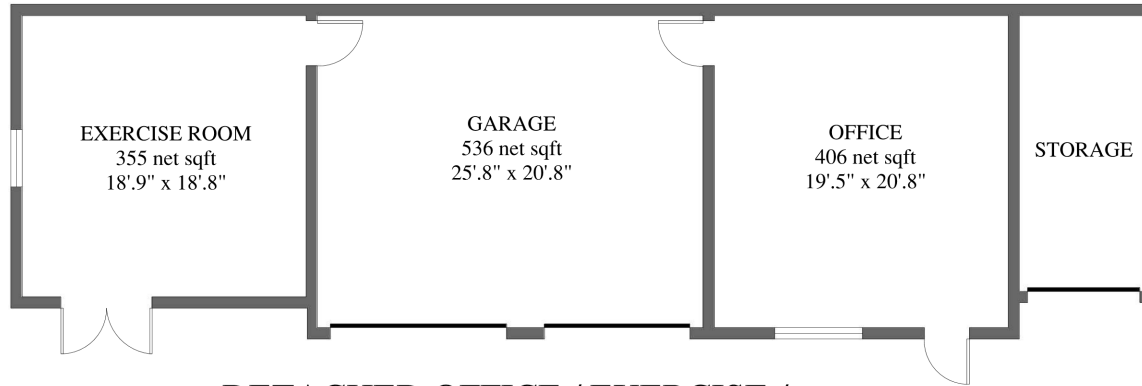

# 4178 CRESTA AVE SANTA BARBARA, CA 93110

DETACHED OFFICE / EXERCISE /  
GARAGE

UPPER LEVEL MAIN  
HOUSE

GUEST HOUSE

# 4178 CRESTA AVE SANTA BARBARA, CA 93110

Residence gross square footage.....5,407  
Guest House gross square footage.....553  
Detached Exercise and Office gross square footage.....884

## SITE PLAN

NOTE: Not to scale

ARMCS  
mark@armcs.biz  
805-448-1032  
Drawings are represented as accurate however no guarantee is made as to accuracy of any information. All measurements and square footages are approximate.