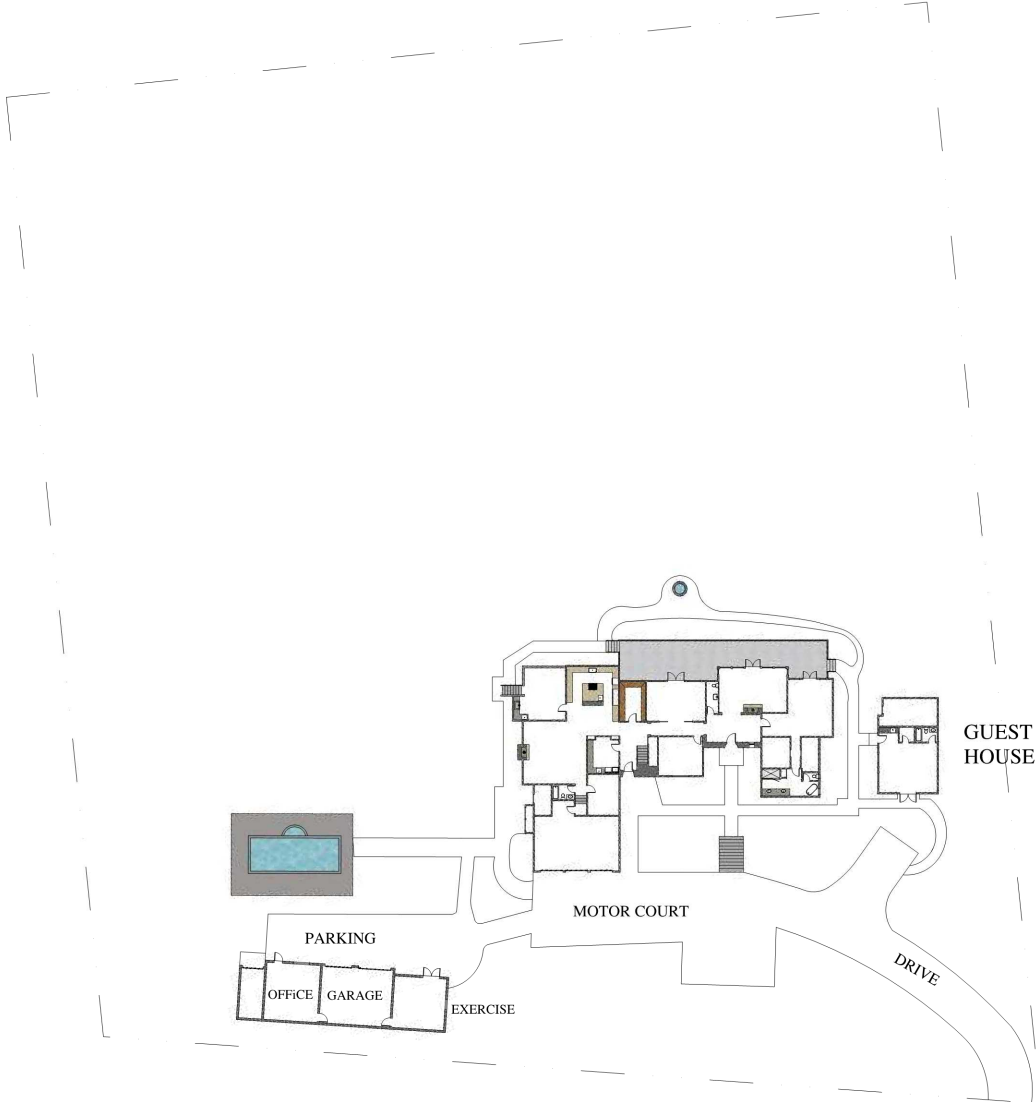

4178 CRESTA AVE SANTA BARBARA, CA 93110

Residence gross square footage.....5,407
Guest House gross square footage.....553
Detached Exercise and Office gross square footage.....884

SITE PLAN

NOTE: Not to scale

ARMCS
mark@armcs.biz
805-448-1032
Drawings are represented as accurate however no guarantee is made as to accuracy of any information. All measurements and square footages are approximate.