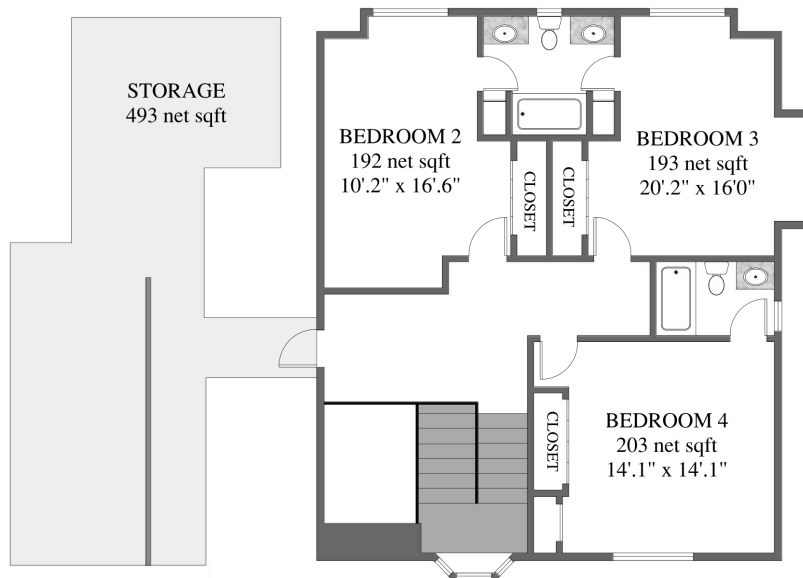

# 4178 CRESTA AVE SANTA BARBARA, CA 93110

DETACHED OFFICE / EXERCISE /  
GARAGE

UPPER LEVEL MAIN  
HOUSE

GUEST HOUSE

# 4178 CRESTA AVE SANTA BARBARA, CA 93110

Residence gross square footage.....5,407  
Guest House gross square footage.....553  
Detached Exercise and Office gross square footage.....884